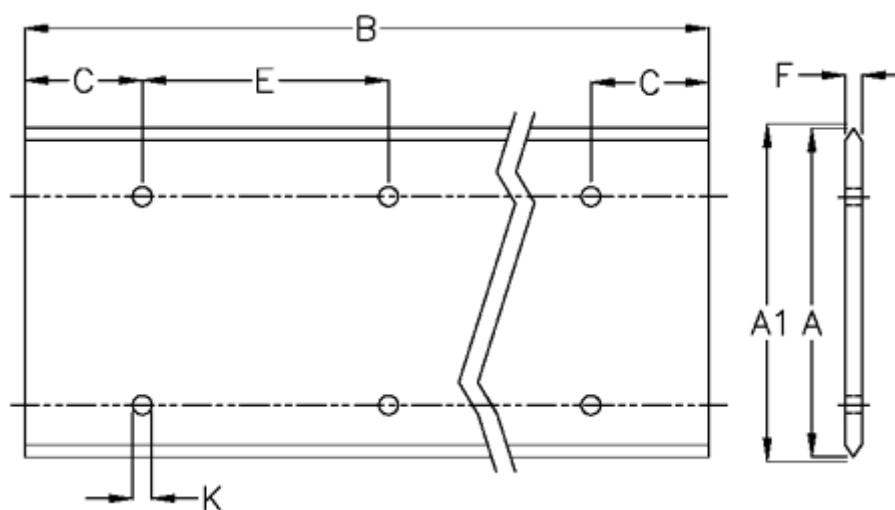

Data Sheet

Article number: 05712413056

Description: Hepco GV3 slide L 120 L3056 P3
with counterbored holes

Measures

A	= 120
A1	= 121.58
B	= 3056
C	= 88.0
E	= 180
F	= 9.43
For bearing	= J54
K	= 11.5xM10

Precision type	= P3
Weight kg/1000	= 8.50